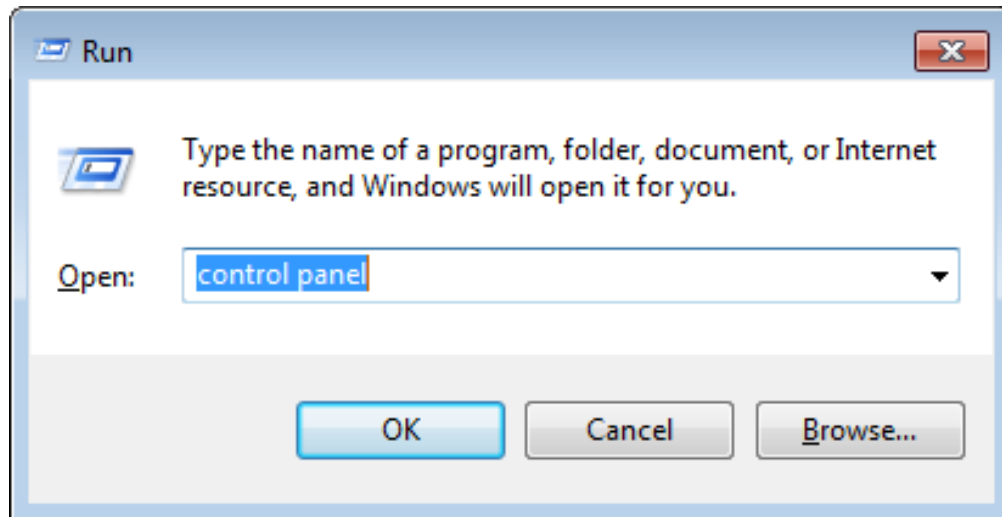

KDETools

NSF to PST Converter

Step to Uninstall

1. Go to **Control Panel**.

2. Choose “Uninstall a program”.

3. Remove/ Uninstall NSF to PST Converter